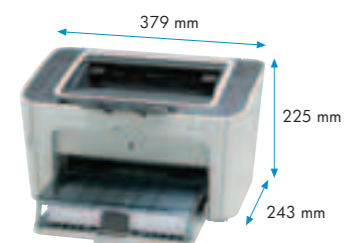

Compact design, smart solutions

Simple and space-saving

The HP LaserJet P1505 printer series is ideal for work environments functioning without in-house IT support. Its logical and thoughtful design not only makes for easy set-up, use and maintenance, it saves precious desktop and work space too.

User-friendly features for ease of use

Simple LED control panel and conveniently located one-touch "Power" and "Cancel" buttons for easy access. With front-door printer design and HP's all-in-one cartridge combining toner and imaging drum, cartridge replacement is a breeze. Intelligence in the print cartridge ensures you never run out of toner—automatic alerts are sent out when toner level is low so you know exactly when it's time to purchase new printing supplies.

Fast and easy sharing

For even greater cost efficiency, share the HP LaserJet P1505n Printer with more than one person. This model comes with basic integrated networking capability and PCL5e support, so you can quickly and easily connect up to five users. You can also enjoy faster connectivity with USB 2.0 Hi-Speed connectivity and parallel port.

Enjoy a high-end LaserJet printing experience on your desktop

All-new chemically-grown toner formulation

Chemically-prepared and spherically-shaped, the toner particles contain a wax core designed to fuse to the paper at full printing speeds. This advanced formulation and newly incorporated cartridge technology work together to increase the precision of toner placement.

The results: