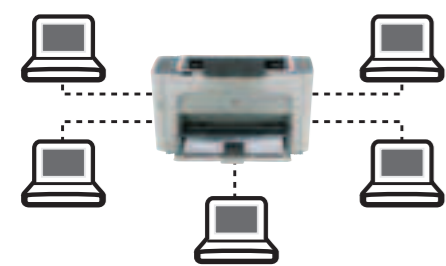

Compact design, smart solutions

Simple and space-saving

The HP LaserJet P1505 printer series is ideal for work environments functioning without in-house IT support. Its logical and thoughtful design not only makes for easy set-up, use and maintenance, it saves precious desktop and work space too.

User-friendly features for ease of use

Simple LED control panel and conveniently located one-touch "Power" and "Cancel" buttons for easy access. With front-door printer design and HP's all-in-one cartridge combining toner and imaging drum, cartridge replacement is a breeze. Intelligence in the print cartridge ensures you never run out of toner—automatic alerts are sent out when toner level is low so you know exactly when it's time to purchase new printing supplies.

Fast and easy sharing

For even greater cost efficiency, share the HP LaserJet P1505n Printer with more than one person. This model comes with basic integrated networking capability and PCL5e support, so you can quickly and easily connect up to five users. You can also enjoy faster connectivity with USB 2.0 Hi-Speed connectivity and parallel port.

Enjoy a high-end LaserJet printing experience on your desktop

All-new chemically-grown toner formulation

Chemically-prepared and spherically-shaped, the toner particles contain a wax core designed to fuse to the paper at full printing speeds. This advanced formulation and newly incorporated cartridge technology work together to increase the precision of toner placement.

The results: