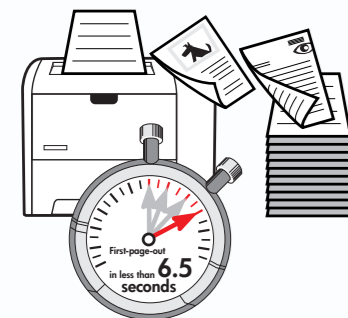

Power-packed desktop performance with exceptional results

Speed and efficiency delivered

While other printers need time to warm-up before printing the first page, the HP LaserJet P1505 printer series with no-wait Instant-on technology¹ prints the first page in half the time²—6.5 seconds from PowerSave mode. And with professional print speeds of up to 23 pages-per-minute (ppm)³, you can print more and spend remarkably less time on print jobs.