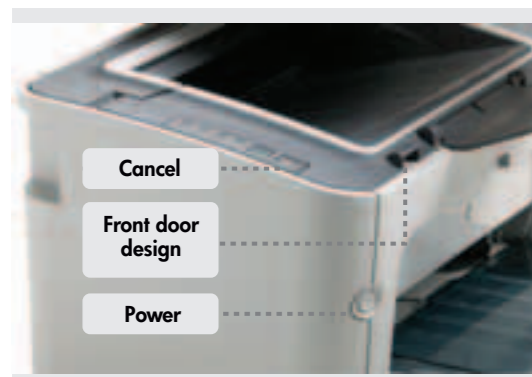

Compact design, smart solutions

Simple and space-saving

The HP LaserJet P1505 printer series is ideal for work environments functioning without in-house IT support. Its logical and thoughtful design not only makes for easy set-up, use and maintenance, it saves precious desktop and work space too.

User-friendly features for ease of use

Simple LED control panel and conveniently located one-touch "Power" and "Cancel" buttons for easy access. With front-door printer design and HP's all-in-one cartridge combining toner and imaging drum, cartridge replacement is a breeze. Intelligence in the print cartridge ensures you never run out of toner—automatic alerts are sent out when toner level is low so you know exactly when it's time to purchase new printing supplies.

Fast and easy sharing

For even greater cost efficiency, share the HP LaserJet P1505n Printer with more than one person. This model comes with basic integrated networking capability and PCL5e support, so you can quickly and easily connect up to five users. You can also enjoy faster connectivity with USB 2.0 Hi-Speed connectivity and parallel port.

Enjoy a high-end LaserJet printing experience on your desktop

All-new chemically-grown toner formulation

Chemically-prepared and spherically-shaped, the toner particles contain a wax core designed to fuse to the paper at full printing speeds. This advanced formulation and newly incorporated cartridge technology work together to increase the precision of toner placement.

The results: